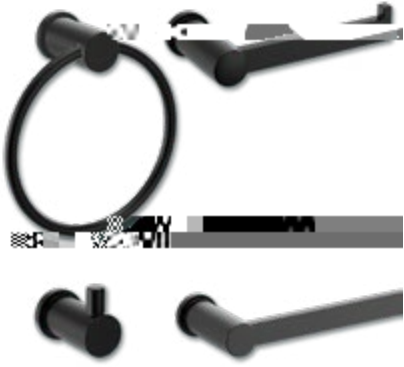

FOR A COMPLETE LINEUP OF RENOVATION ITEMS, GO TO:

Pfister

Whirlpool®

Pf

Architec

CFG

CRAFTMADE™

Terie 52"
Dual Mount Fan
(WITH REVERSIBLE BLADES)

KEEP COMFY
AND COOL
WITH OUR
STYLISH FANS.

CRAFTMADE™

T6 Pro Smart
Thermostat